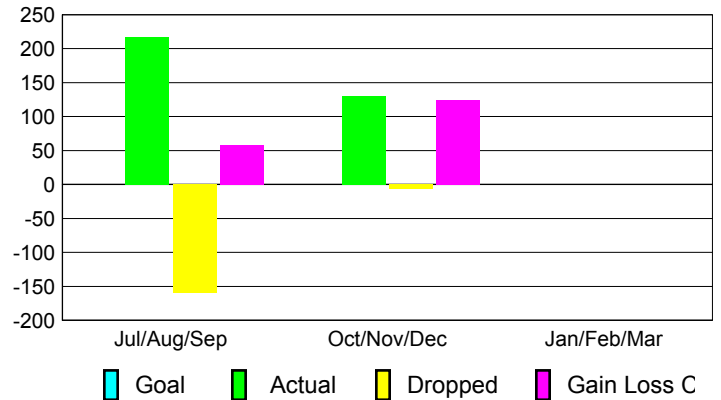

Membership Results 2012-2013

Goal, New, Dropped, Gain/Loss

Comparison of Membership Gain/Loss

Current Year Compared to the Previous Year