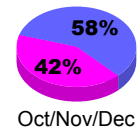

Membership Results
2012-2013

Membership
2011-2012

Month	Net Memb Goal	Actual New Memb	Actual Dropped Memb	Gain/Loss of Memb	Gain/Loss of Memb
Jul/Aug/Sep		217	-159	58	415
Oct/Nov/Dec		130	-6	124	57
Jan/Feb/Mar					229
Totals		347	-165	182	701

Membership Results 2012-2013

Goal, New, Dropped, Gain/Loss

Comparison of Membership Gain/Loss

Current Year Compared to the Previous Year

Gender Comparison 2012-2013

Jan/Feb/Mar

Male

Female