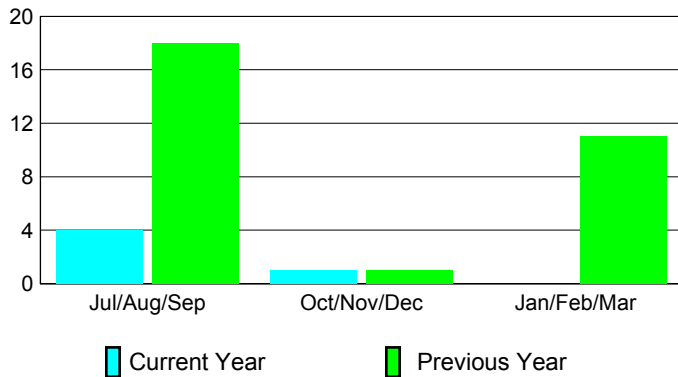

2012-2013 GMT Reports for District (or Undistricted) **District 386**

GMT: PAUL CHOR HO FAN

Location: CHINA

GMT CA: 5

CLUBS

Club Results
2012-2013

Clubs
2011-2012

Month	New Club Goal	Actual New Clubs	Actual Dropped Clubs	Gain/Loss of Clubs	Gain/Loss of Clubs
Jul/Aug/Sep		4	0	4	18
Oct/Nov/Dec		1	0	1	1
Jan/Feb/Mar					11
Totals		5	0	5	30

Club Results 2012-2013

Goal, New, Dropped, Gain/Loss

Comparison of Club Gain/Loss

Current Year Compared to the Previous Year

YTD Status Quo Clubs 2012-2013

Status Quo Clubs Compared to Status Quo Members

MEMBERSHIP