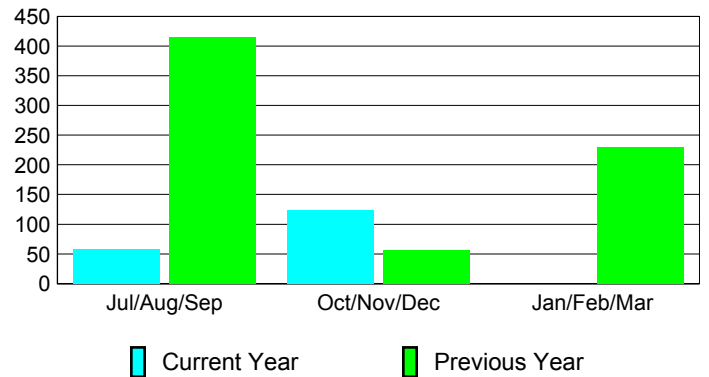

Membership Results
2012-2013

Membership
2011-2012

Month	Net Memb Goal	Actual New Memb	Actual Dropped Memb	Gain/Loss of Memb	Gain/Loss of Memb
Jul/Aug/Sep		217	-159	58	415
Oct/Nov/Dec		130	-6	124	57
Jan/Feb/Mar					229
Totals		347	-165	182	701

Membership Results 2012-2013

Goal, New, Dropped, Gain/Loss

Comparison of Membership Gain/Loss

Current Year Compared to the Previous Year

Gender Comparison 2012-2013

Jan/Feb/Mar

Male

Female