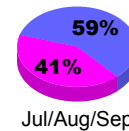

Membership Results
2012-2013

Membership
2011-2012

Month	Net Memb Goal	Actual New Memb	Actual Dropped Memb	Gain/Loss of Memb	Gain/Loss of Memb
Jul/Aug/Sep		217	-159	58	415
Oct/Nov/Dec		130	-6	124	57
Jan/Feb/Mar					229
Totals		347	-165	182	701

Membership Results 2012-2013

Goal, New, Dropped, Gain/Loss

Comparison of Membership Gain/Loss

Current Year Compared to the Previous Year

Gender Comparison 2012-2013

Jan/Feb/Mar

Male

Female