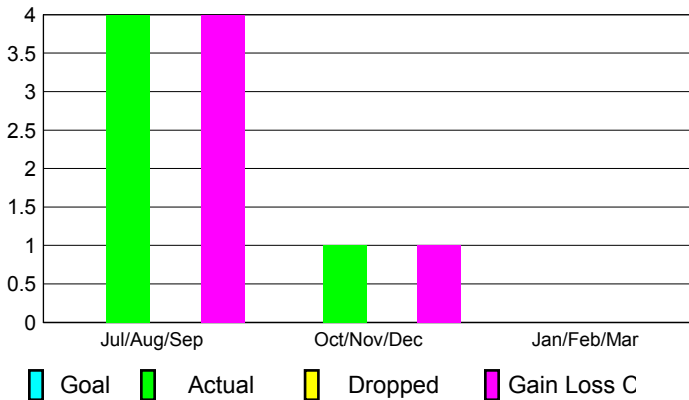

2012-2013 GMT Reports for District (or Undistricted) **District 386**

GMT: PAUL CHOR HO FAN

Location: CHINA

GMT CA: 5

CLUBS

Club Results
2012-2013

Clubs
2011-2012

Month	New Club Goal	Actual New Clubs	Actual Dropped Clubs	Gain/Loss of Clubs	Gain/Loss of Clubs
Jul/Aug/Sep		4	0	4	18
Oct/Nov/Dec		1	0	1	1
Jan/Feb/Mar					11
Totals		5	0	5	30

Club Results 2012-2013

Goal, New, Dropped, Gain/Loss

Comparison of Club Gain/Loss

Current Year Compared to the Previous Year

YTD Status Quo Clubs 2012-2013

Status Quo Clubs Compared to Status Quo Members

MEMBERSHIP